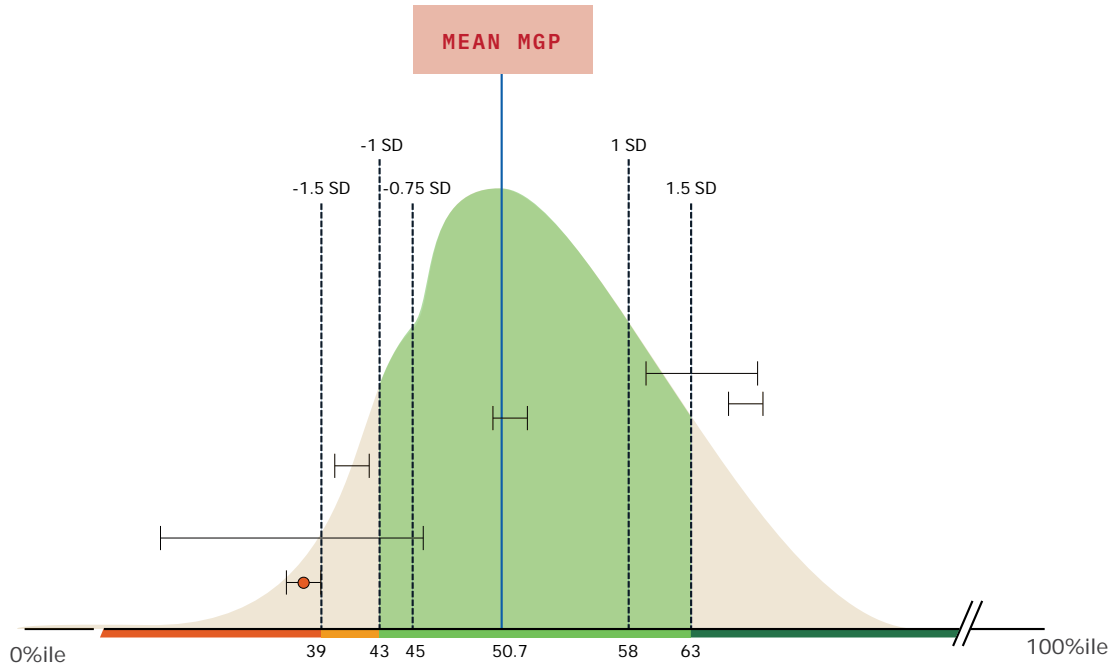

A

A

NYS Grades 4-8 Principal Growth Scores: From MGP to HEDI Ratings and Scores 2021-22

A

A

A A : B 2022 A A A B A A A

How is MGP Classified into 3012-d Growth Rating for Principals with Grades 4-8 in 2021-22?

||

How are 3012-d Growth Score Points for

A

A